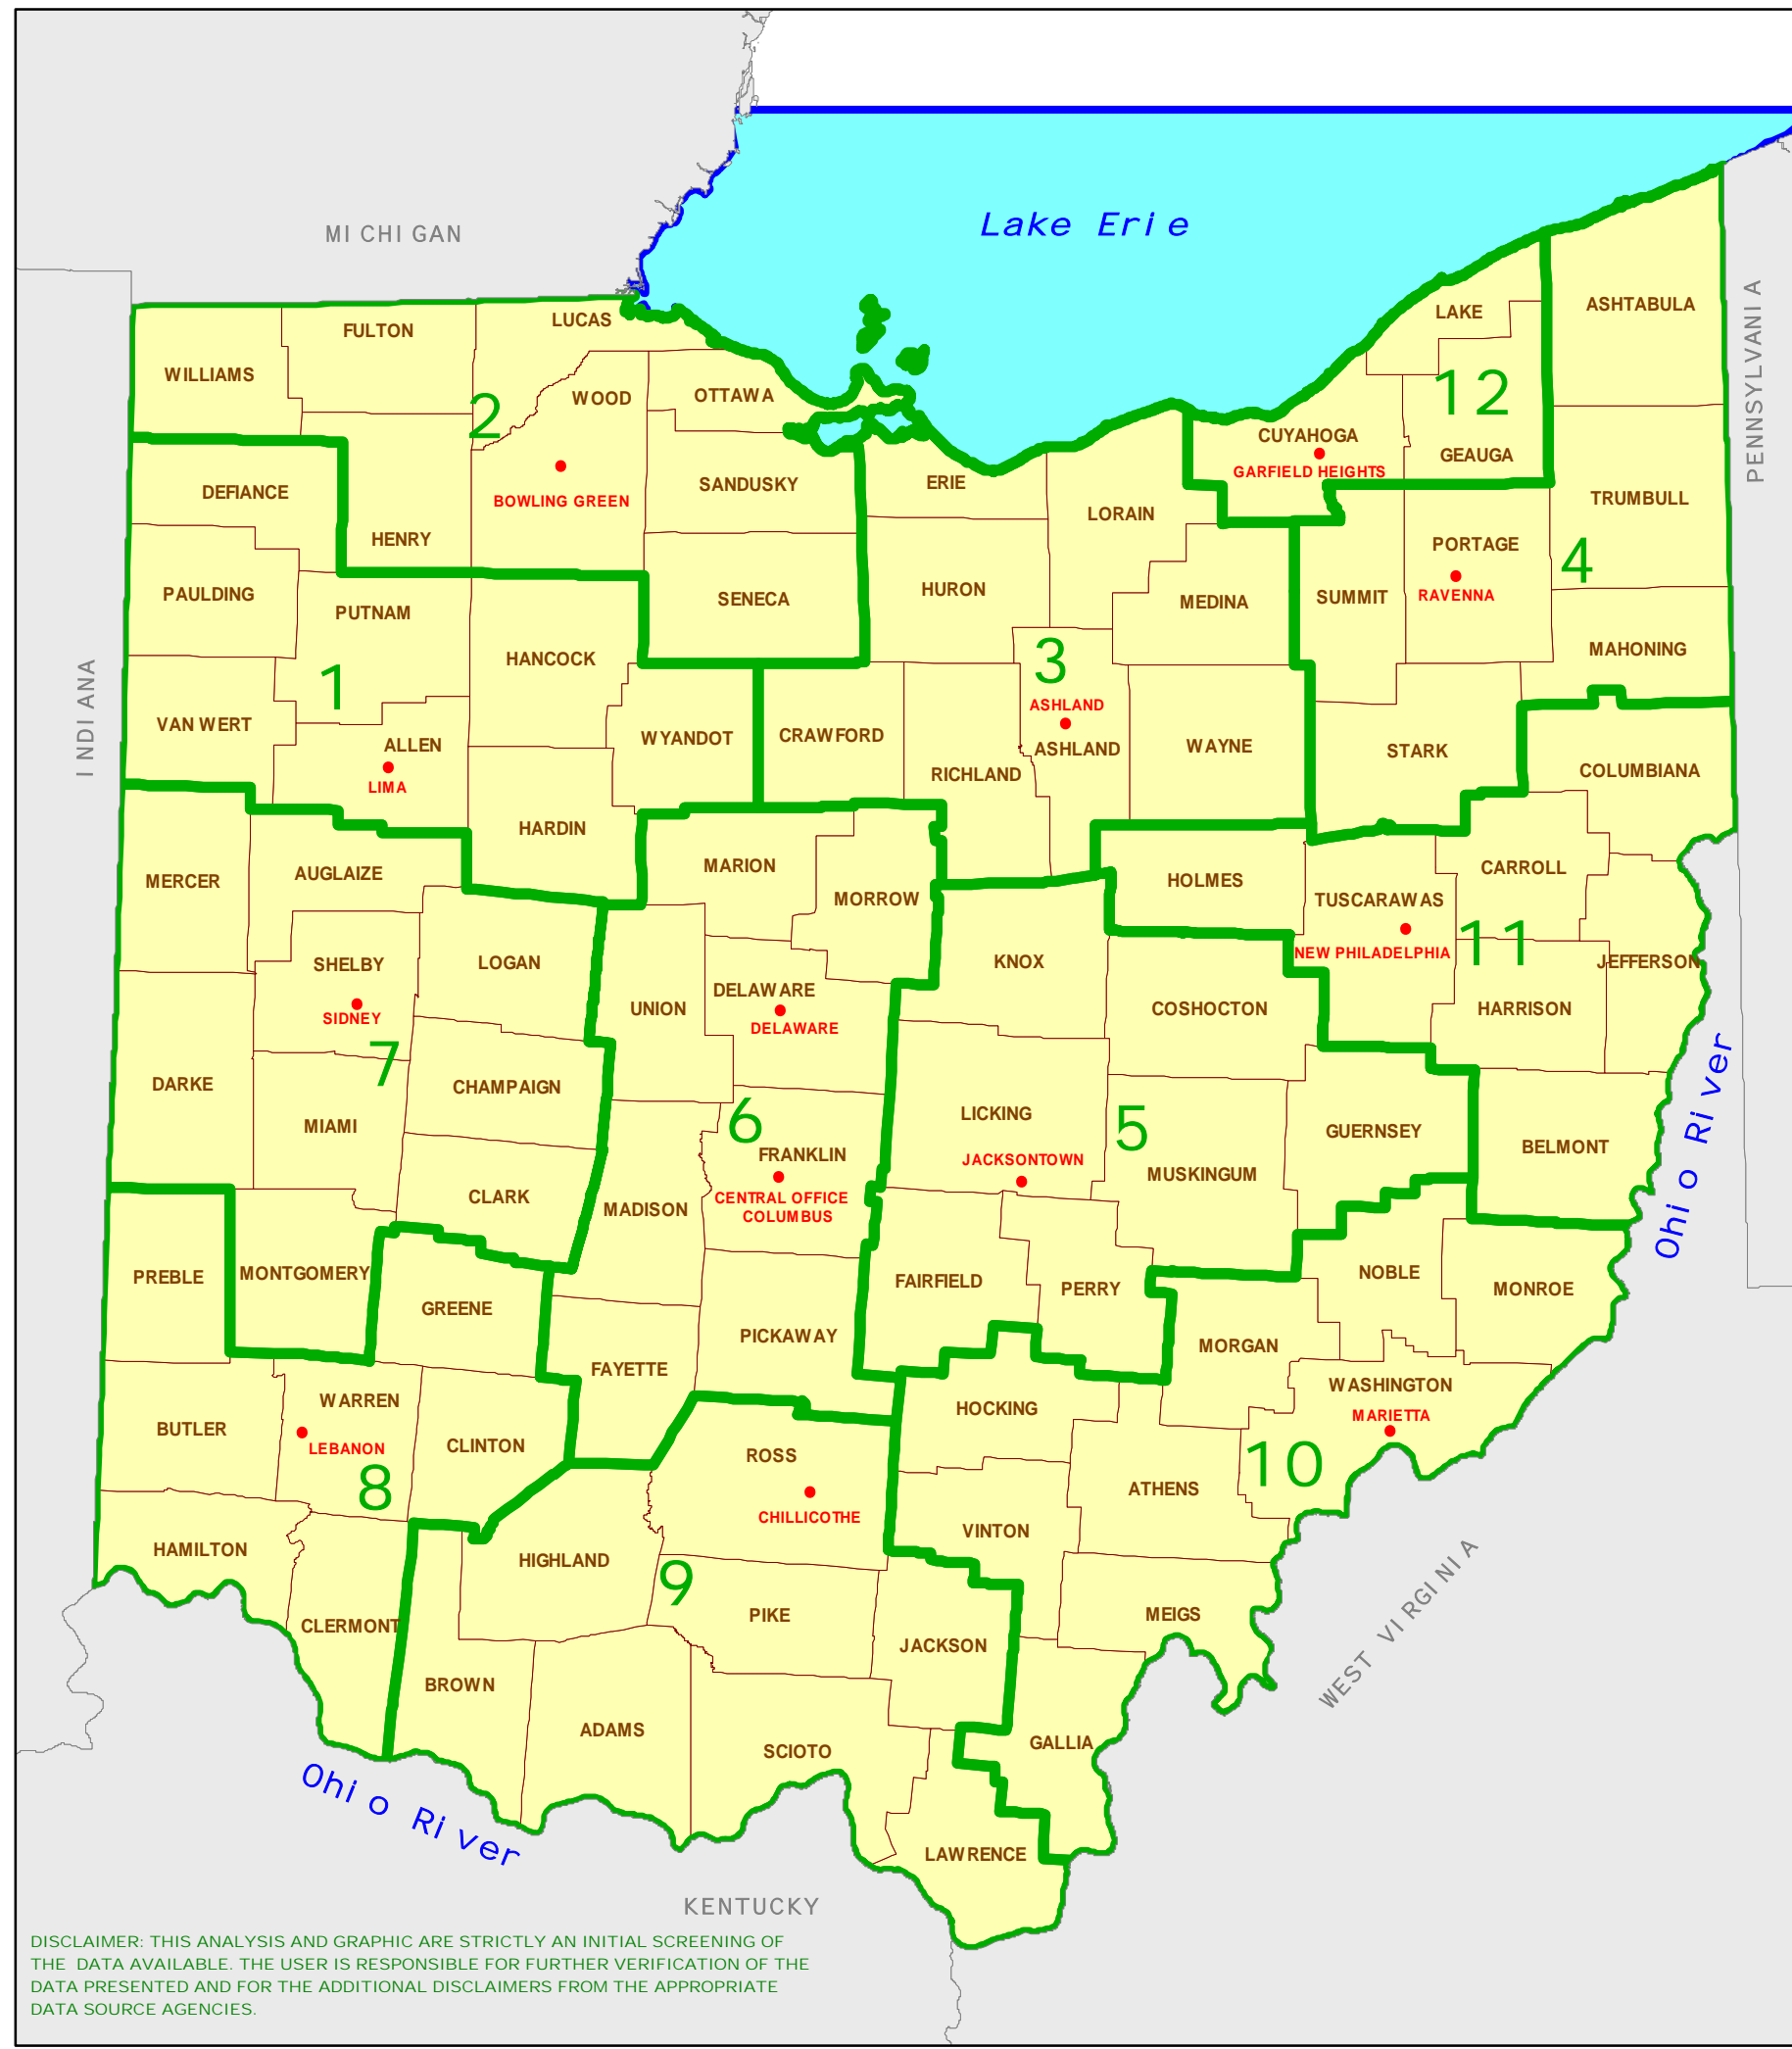

DISTRICTS

ODOT CENTRAL OFFICE
1980 WEST BROAD STREET
COLUMBUS, OH 43223
614-466-7170
FRANKLIN COUNTY, FRA

ODOT DISTRICT #1HQ
1705 N.McCULLOUGH ST.
BLDG.2202
LIMA, OH 45801
419-222-9055
ALLEN COUNTY, ALLHQ

ODOT DISTRICT #2 HQ
317 E. POE RD.
BLDG.2101
BOWLING GREEN, OH 43402
419-353-8131
WOOD COUNTY, WOOHQ

ODOT DISTRICT #3 HQ
906 N. CLARK AVE.
BLDG 2201
ASHLAND, OH 44805
800-276-4188
ASHLAND COUNTY, ASDHQ

ODOT DISTRICT #4
705 OAKWOOD ST.
BLDG.2102
RAVENNA, OH 44266
330-297-0801
PORTAGE COUNTY, PORHQ

ODOT DISTRICT #5
9600 JACKSONTOWN RD., SE.
BLDG. 2301
JACKSONTOWN, OH 43030
740-323-4400
LICKING COUNTY, LICHQ

ODOT DISTRICT #6
400 E. WILLIAMS ST.
BLDG. 2101
DELAWARE, OH 43015
800-372-7714
DELAWARE COUNTY, DELHQ

DISCLAIMER: THIS ANALYSIS AND GRAPHIC ARE STRICTLY AN INITIAL SCREENING OF THE DATA AVAILABLE. THE USER IS RESPONSIBLE FOR FURTHER VERIFICATION OF THE DATA PRESENTED AND FOR THE ADDITIONAL DISCLAIMERS FROM THE APPROPRIATE DATA SOURCE AGENCIES.